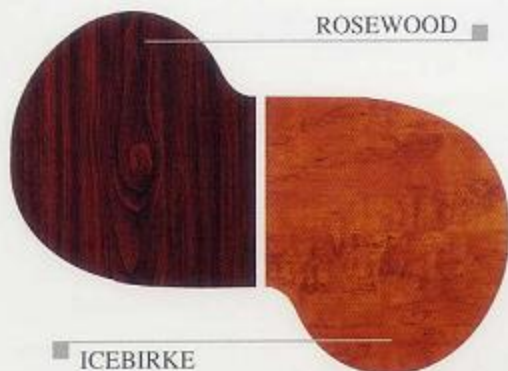

SIDE RETURN PEDESTAL
NV-SRP
 400 X 370 X 440
 (FOR MODEL NV-EXR ONLY)

FIXED PEDESTAL
NV-F3D
 400 X 560 X 580

MOBILE PEDESTAL
NV-M3D
 460 X 560 X 680

Colour Option

ROSEWOOD

ICEBIRKE

D

i

CONFERENCE TABLE
NV-CF180 1800 X 940 X 780
NV-CF240 2400 X 1240 X 780

m

COFFEE TABLE
NV-COF60
 600 X 600 X 450

e

COFFEE TABLE
NV-COF120
 1200 X 600 X 450

n

CABINET WITH GLASS
NV-CGD200
 800 X 445 X 2000

s