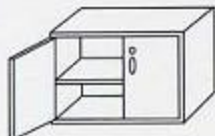

PRINTER TABLE

FPT 1200 1200L x 730D x 745H

TYPING ATTACHMENT

FTA 920 920L x 450D x 745H
 FTA 920-S 920L x 450D x 680H

SIDE ATTACHMENT

FSA 920 920L x 450D x 745H

MOBILE PEDESTAL

FMP 410 410L x 474D x 560H

FMF 410 410L x 474D x 560H

FMT 410 410L x 474D x 705H

FIXED PEDESTAL

FFP 404 404L x 474D x 450H

PAPER RACK

FPR 290 290L x 350D x 295H

SIDE CABINET

FSB 1000 1000L x 450D x 665H

LOW CABINET

FCL 800 800L x 425D x 823H

FCL 800D 800L x 425D x 823H

FCL 800S 800L x 425D x 823H

MEDIUM CABINET

FCM 800 800L x 425D x 1223H

FCM 800D 800L x 425D x 1223H

FCM 800S 800L x 425D x 1223H

HIGH CABINET

FCH 800 800L x 425D x 2046H

FHC 800 800L x 425D x 1843H

WARDROBE

FCW 800 800L x 425D x 2046H

GLASS DOOR

FGL 800 771L x 376D x 5THK

FGM 800 1171L x 376D x 5THK