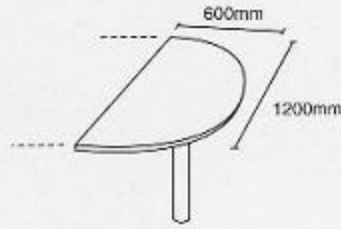

Table

Model: AS 1800 (1800 x 900 x 750mm)
Model: AS 1800/S (1800 x 700 x 750mm)
Model: AS 1600 (1600 x 700 x 750mm)
Model: AS 1500 (1500 x 700 x 750mm)
Model: AS 1200 (1200 x 700 x 750mm)

Side Table

Model: AS SR120 (1200 x 440 x 690mm)
Model: AS SR90 (900 x 440 x 690mm)

Side Board

Model: AS SBC1380 (1380 x 420 x 750mm)

Side Cabinet

Model: AS SC105 (1050 x 420 x 690mm)

Conference Table

Model: AS CF140 (1400 x 1200 x 750mm)
Model: AS CF180 (1800 x 1200 x 750mm)
Model: AS CF240 (2400 x 1200 x 750mm)

Round Table

Model: AS R1000 (1000 x 1000 x 750mm)

Half Round Connection Top With Metal Leg

Model: AS HRT126 (1200 x 600 x 25mm)

Half Round Connection Top With Metal Leg

Model: AS CT70 (700 x 600 x 25mm)

Connection Top

Model: AS S22 (302 x 340 x 290mm)

Side Return Pedestal

Model: AS S11 (302 x 320 x 290mm)