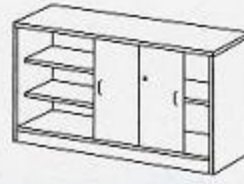

Table

Model: AS 1800 (1800 x 900 x 750mm)
Model: AS 1800/S (1800 x 700 x 750mm)
Model: AS 1600 (1600 x 700 x 750mm)
Model: AS 1500 (1500 x 700 x 750mm)
Model: AS 1200 (1200 x 700 x 750mm)

Side Table

Model: AS SR120 (1200 x 440 x 690mm)
Model: AS SR90 (900 x 440 x 690mm)

Side Board

Model: AS SBC1380 (1380 x 420 x 750mm)

Side Cabinet

Model: AS SC105 (1050 x 420 x 690mm)

Conference Table

Model: AS CF140 (1400 x 1200 x 750mm)
Model: AS CF180 (1800 x 1200 x 750mm)
Model: AS CF240 (2400 x 1200 x 750mm)

Round Table

Model: AS R1000 (1000 x 1000 x 750mm)

Half Round Connection Top With Metal Leg

Model: AS HRT126 (1200 x 600 x 25mm)

Half Round Connection Top With Metal Leg

Model: AS CT70 (700 x 600 x 25mm)

Connection Top