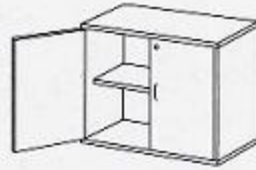

Round Table

Model: AS R1000 (1000 x 1000 x 750mm)

Half Round Connection Top With Metal Leg

Model: AS HRT126 (1200 x 600 x 25mm)

Half Round Connection Top With Metal Leg

Model: AS CT70 (700 x 600 x 25mm)

Connection Top

Model: ASCT (90°)

Cabinet Base

Model: ASCB (794 x 390 x 92mm)

Low Cabinet

Model: AS 8822/O (797 x 420 x 840mm)

Low Cabinet

Model: AS 8822/G (797 x 420 x 840mm)

Low Cabinet

Model: AS 8822/W (797 x 420 x 840mm)

Low Cabinet

Model: AS 8822/S (797 x 420 x 840mm)

Low Cabinet

Model: AS 8822/P (797 x 420 x 840mm)

Hight Cabinet

Model: AS 8004 (797 x 420 x 1750mm)

Hight Cabinet

Model: AS 8005 (797 x 420 x 1750mm)

Hight Cabinet

Model: AS 8005GL (797 x 420 x 1750mm)

Hight Cabinet

Model: AS 908 (797 x 420 x 1750mm)

Hight Cabinet

Model: AS 8006 (797 x 420 x 1750mm)

Mobile Pedestal