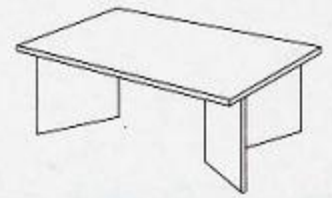

Table

Model: AS 1800 (1800 x 900 x 750mm)
Model: AS 1800/S (1800 x 700 x 750mm)
Model: AS 1600 (1600 x 700 x 750mm)
Model: AS 1500 (1500 x 700 x 750mm)
Model: AS 1200 (1200 x 700 x 750mm)

Side Table

Model: AS SR120 (1200 x 440 x 690mm)
Model: AS SR90 (900 x 440 x 690mm)

Side Board

Model: AS SBC1380 (1380 x 420 x 750mm)

Side Cabinet

Model: AS SC105 (1050 x 420 x 690mm)

Conference Table

Model: AS CF140 (1400 x 1200 x 750mm)
Model: AS CF180 (1800 x 1200 x 750mm)
Model: AS CF240 (2400 x 1200 x 750mm)

Round Table

Model: AS R1000 (1000 x 1000 x 750mm)

Half Round Connection Top With Metal Leg

Model: AS HRT126 (1200 x 600 x 25mm)

Half Round Connection Top With Metal Leg

Model: AS CT70 (700 x 600 x 25mm)

Connection Top

Model: AS S22 (302 x 340 x 290mm)

Side Return Pedestal

Model: AS S11 (302 x 320 x 290mm)