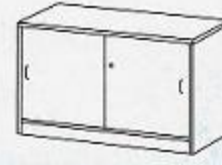

Table

Model: AS 1800 (1800 x 900 x 750mm)
Model: AS 1800/S (1800 x 700 x 750mm)
Model: AS 1600 (1600 x 700 x 750mm)
Model: AS 1500 (1500 x 700 x 750mm)
Model: AS 1200 (1200 x 700 x 750mm)

Side Table

Model: AS SR120 (1200 x 440 x 690mm)
Model: AS SR90 (900 x 440 x 690mm)

Side Board

Model: AS SBC1380 (1380 x 420 x 750mm)

Side Cabinet

Model: AS SC105 (1050 x 420 x 690mm)

Conference Table

Model: AS CF140 (1400 x 1200 x 750mm)
Model: AS CF180 (1800 x 1200 x 750mm)
Model: AS CF240 (2400 x 1200 x 750mm)

Round Table

Model: AS R1000 (1000 x 1000 x 750mm)

Half Round Connection Top With Metal Leg

Model: AS HRT126 (1200 x 600 x 25mm)

Half Round Connection Top With Metal Leg

Model: AS CT70 (700 x 600 x 25mm)

Connection Top

Model: AS S22 (302 x 340 x 290mm)

Side Return Pedestal

Model: AS S11 (302 x 320 x 290mm)