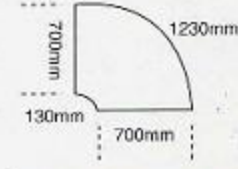

Table

Model: AS 1800 (1800 x 900 x 750mm)
Model: AS 1800/S (1800 x 700 x 750mm)
Model: AS 1600 (1600 x 700 x 750mm)
Model: AS 1500 (1500 x 700 x 750mm)
Model: AS 1200 (1200 x 700 x 750mm)

Side Table

Model: AS SR120 (1200 x 440 x 690mm)
Model: AS SR90 (900 x 440 x 690mm)

Side Board

Model: AS SBC1380 (1380 x 420 x 750mm)

Side Cabinet

Model: AS SC105 (1050 x 420 x 690mm)

Conference Table

Model: AS CF140 (1400 x 1200 x 750mm)
Model: AS CF180 (1800 x 1200 x 750mm)
Model: AS CF240 (2400 x 1200 x 750mm)

Round Table

Model: AS R1000 (1000 x 1000 x 750mm)

Half Round Connection Top With Metal Leg

Model: AS HRT126 (1200 x 600 x 25mm)

Half Round Connection Top With Metal Leg

Model: AS CT70 (700 x 600 x 25mm)

Connection Top

Model: AS 8822/W (797 x 420 x 840mm)

Low Cabinet

Model: AS 8822/S (797 x 420 x 840mm)

Low Cabinet

Model: AS 8822/P (797 x 420 x 840mm)

Hight Cabinet

Model: AS 8004 (797 x 420 x 1750mm)

Hight Cabinet