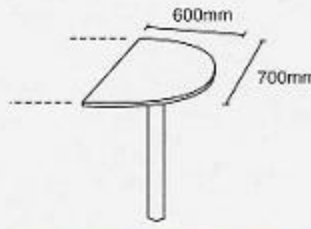

Table

Model: AS 1800 (1800 x 900 x 750mm)
Model: AS 1800/S (1800 x 700 x 750mm)
Model: AS 1600 (1600 x 700 x 750mm)
Model: AS 1500 (1500 x 700 x 750mm)
Model: AS 1200 (1200 x 700 x 750mm)

Side Table

Model: AS SR120 (1200 x 440 x 690mm)
Model: AS SR90 (900 x 440 x 690mm)

Side Board

Model: AS SBC1380 (1380 x 420 x 750mm)

Side Cabinet

Model: AS SC105 (1050 x 420 x 690mm)

Conference Table

Model: AS CF140 (1400 x 1200 x 750mm)
Model: AS CF180 (1800 x 1200 x 750mm)
Model: AS CF240 (2400 x 1200 x 750mm)

Round Table

Model: AS R1000 (1000 x 1000 x 750mm)

Half Round Connection Top With Metal Leg

Model: AS HRT126 (1200 x 600 x 25mm)

Half Round Connection Top With Metal Leg

Model: AS CT70 (700 x 600 x 25mm)

Connection Top

Model: AS S22 (302 x 340 x 290mm)

Side Return Pedestal

Model: AS S11 (302 x 320 x 290mm)