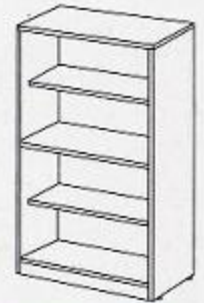

Model: AS 8822/W (797 x 420 x 840mm)

Low Cabinet

Model: AS 8822/S (797 x 420 x 840mm)

Low Cabinet

Model: AS 8822/P (797 x 420 x 840mm)

Hight Cabinet

Model: AS 8004 (797 x 420 x 1750mm)

Hight Cabinet

Model: AS 8005 (797 x 420 x 1750mm)

Hight Cabinet

Model: AS 8005GL (797 x 420 x 1750mm)

Hight Cabinet

Model: AS 908 (797 x 420 x 1750mm)

Hight Cabinet

Model: AS 8006 (797 x 420 x 1750mm)

Mobile Pedestal

Model: AS M21 (400 x 485 x 665mm)

Mobile Pedestal

Model: AS M33 (400 x 485 x 520mm)

Mobile Pedestal

Model: AS M22 (400 x 485 x 520mm)

Fixed Pedestal

Model: AS F33 (400 x 460 x 445mm)

Side Return Pedestal